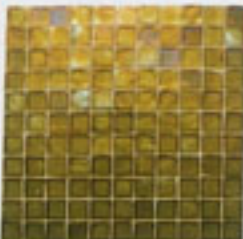

GREEN & GORGEOUS

Who knew that recycled materials could be so beautiful? These manufacturers did. Check out a few of their earthy and earth-friendly options for your next upgrade.